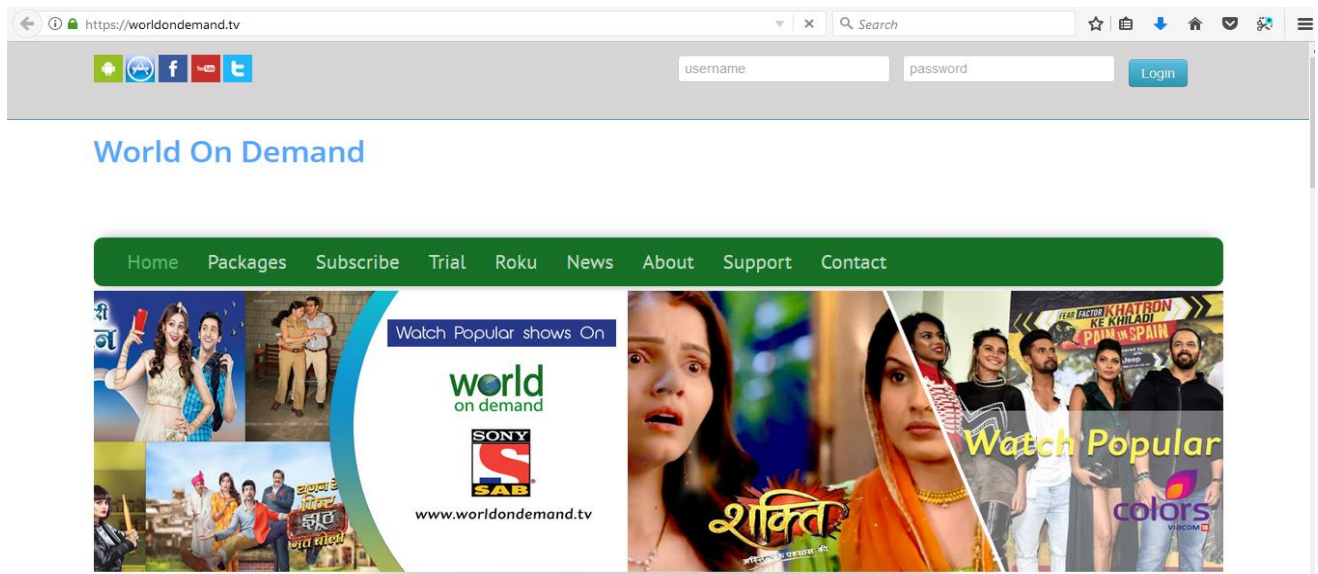

world on demand

World on Demand on PC:

1. World on Demand is also available for viewing in PC or through the Web.
2. You would have to be a user subscribed to our packages, in order to login into the web portal and use World on Demand.
3. In order to subscribe to the package please follow the link <https://worldondemand.tv/subscription.jsp> .
4. You can follow this link <https://worldondemand.tv/login.jsp> , in order to log into your account with the credentials provided to you.

5. After logging into your account, you can enjoy LIVE TV channels by navigating to the “Live Channels” section.
6. A list of channels are seen, you can play any channel you wish to watch.
7. World on Demand for PC is currently only limited to our Premium users.