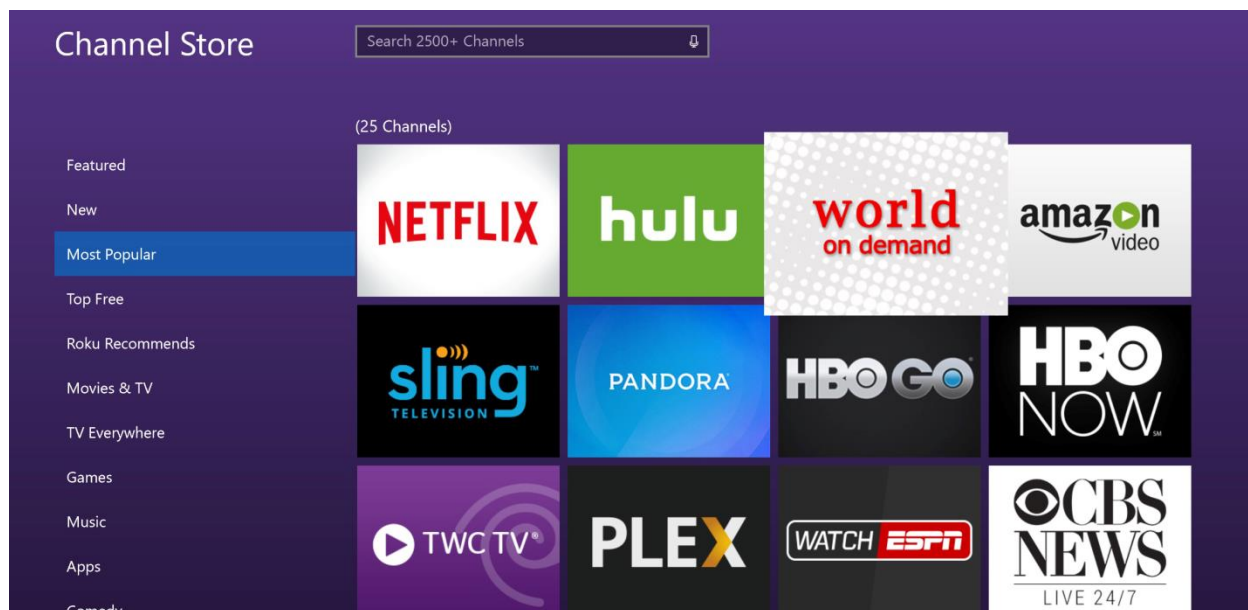

How World On Demand App Looks like in the Roku Home Screen :

For more details:

www.worldondemand.tv

sales@newitventure.com