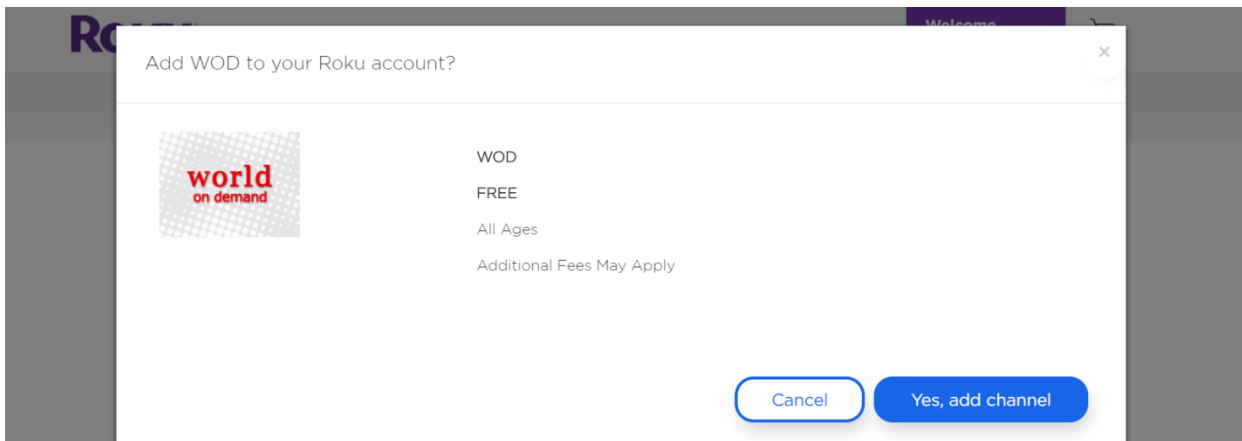

## WORLD ON DEMAND ON ROKU

1. World on Demand is also available for use in Roku.
2. In order to use World on Demand in Roku, you would have to buy a Roku box.
3. You can order a Roku box from us, or directly from Roku official website. Roku can also be bought from any electronic store in the United States, the United Kingdom or Canada.
4. Link your Roku Box creating your Roku Account from <http://owner.roku.com>, or <http://roku.com/link>
5. Login to your Roku Account and Add a Private Channel from Manage Account Section. Private Code for World On Demand app is **5Um4**

6. Update to display the World On Demand App in screen following the instructions : Settings > System update > Check now
7. Buy the subscription package following the link <https://worldondemand.tv/subscription.jsp>
8. Open World On Demand App from Roku and follow the instruction shown there to register Box with your Subscribed Package.
9. World On Demand Roku App is available only for Premium Users who have subscribed the Package